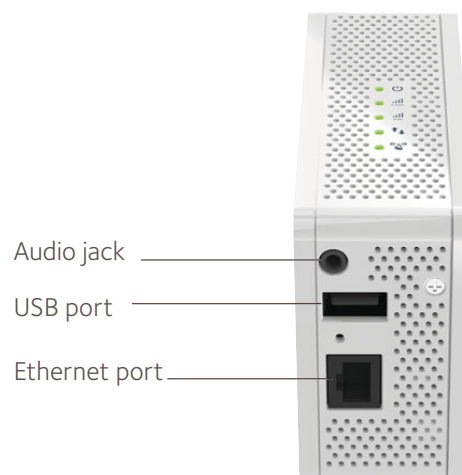

WiFi Range Extender

Boosts the range of your existing WiFi & creates a stronger signal in hard-to-reach areas

Existing WiFi

Sometimes your router does not provide the WiFi coverage you need

Placement & Connections

Flexible Placement

Use with docking station for optional desktop placement (docking station included).

Play music on speakers connected to the WiFi Range Extender using AirPlay® or DLNA.

WiFi Analytics App