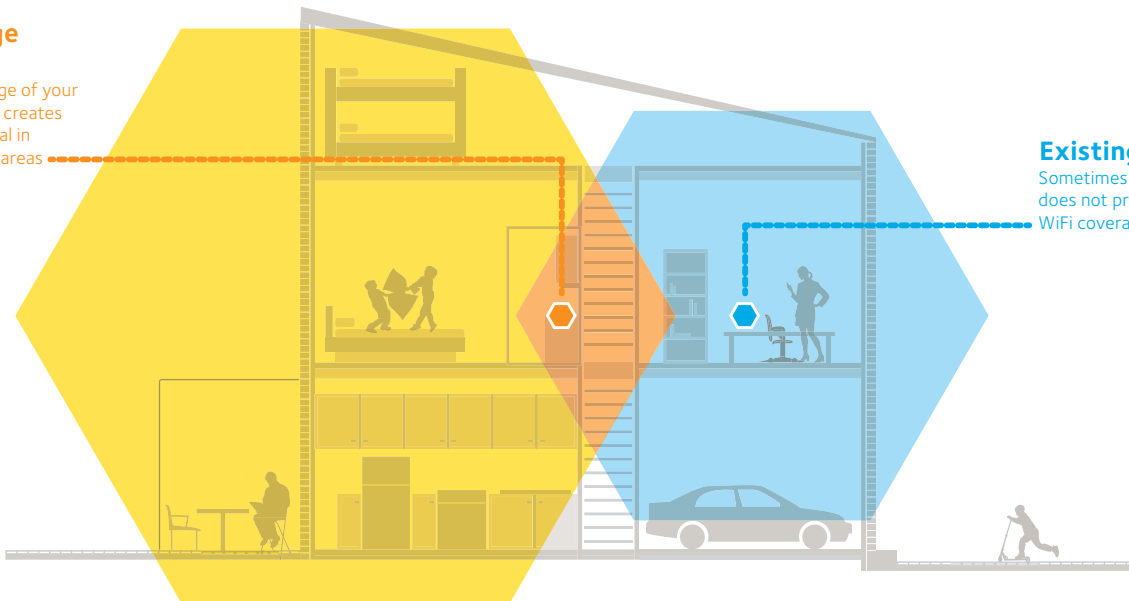

Compatible

Works with any existing WiFi router or gateway.

It's Easy

Easy installation using any web browser, no CD required.

WiFi Range Extenders boost your existing WiFi & deliver greater wireless speed, range & connectivity you desire for iPads®, smartphones, laptops & more.

WiFi Range Extender

Boosts the range of your existing WiFi & creates a stronger signal in hard-to-reach areas

Existing WiFi

Sometimes your router does not provide the WiFi coverage you need

Placement & Connections

Flexible Placement

Use with docking station for optional desktop placement (docking station included).

Play music on speakers connected to the WiFi Range Extender using AirPlay® or DLNA.

WiFi Analytics App