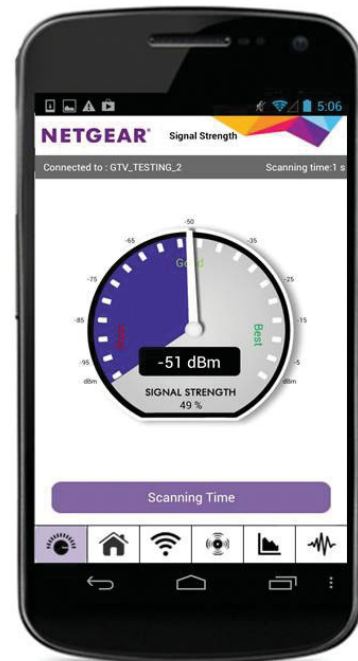

WiFi Analytics App

How strong is your WiFi signal? Use the NETGEAR WiFi Analytics app & get advanced analytics to optimize your existing or newly extended WiFi network. Check your network status, WiFi signal strength, identify crowded WiFi channels & much more!

Here's what you can do with the WiFi Analytics App!

- Get a network status overview
- Check WiFi signal strength
- Measure WiFi channel interference
- Keep track of WiFi strength by location
- And more...

Scan to install app